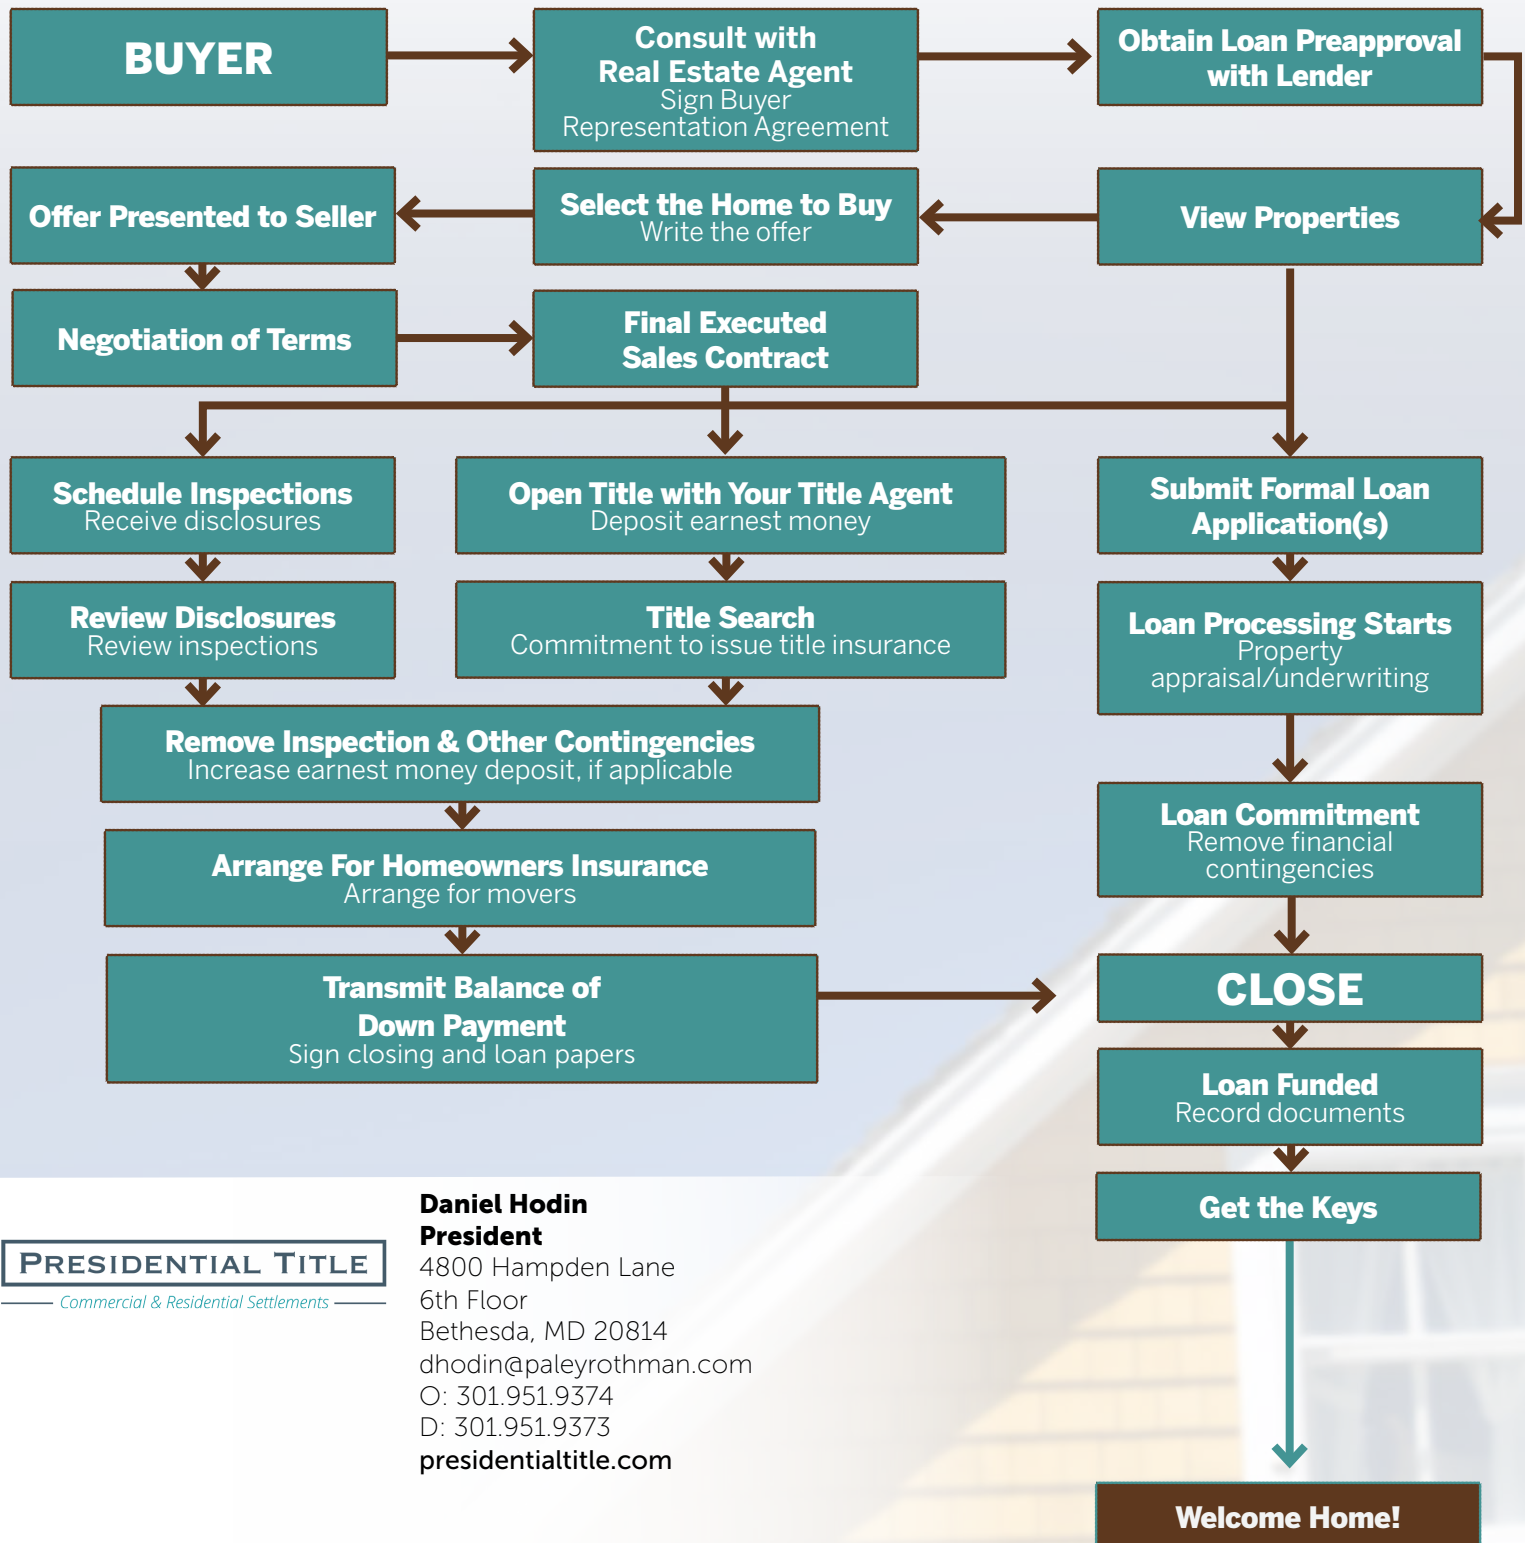

HOME PURCHASING FLOWCHART

PRESIDENTIAL TITLE

Commercial & Residential Settlements

PRESIDENTIAL TITLE

Commercial & Residential Settlements

**Daniel Hodin
President**

4800 Hampden Lane
6th Floor
Bethesda, MD 20814
dhodin@paleyrothman.com
O: 301.951.9374
D: 301.951.9373
presidentialtitle.com